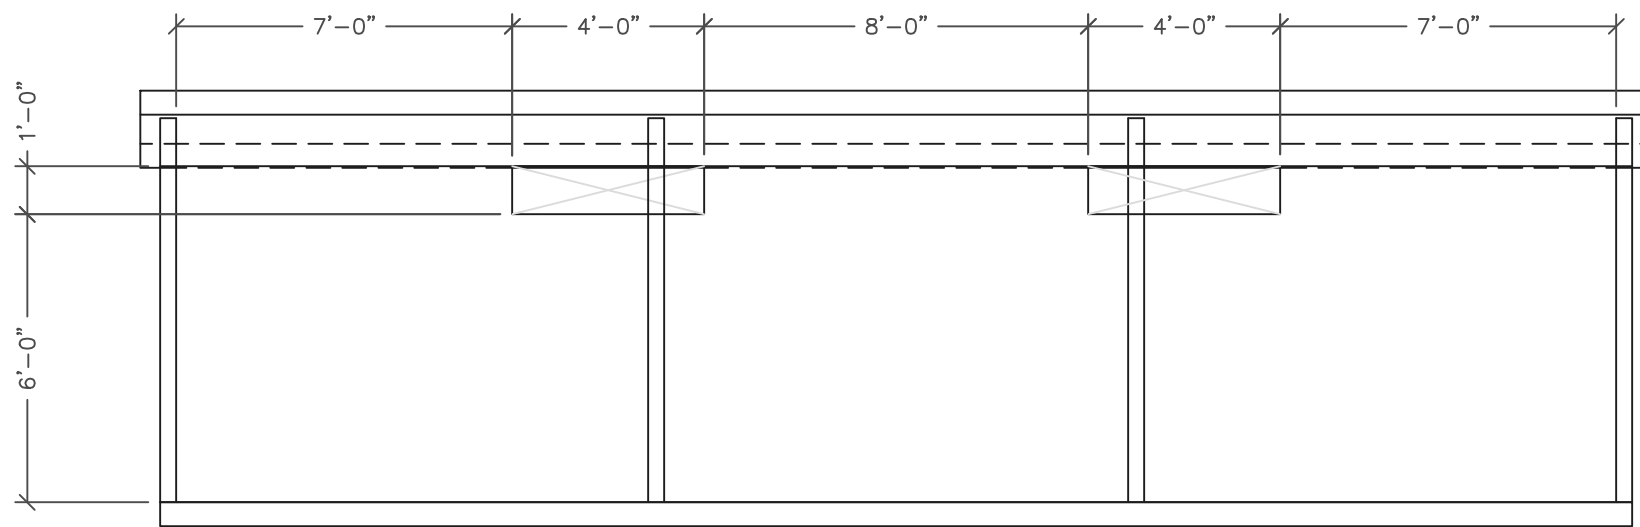

TOP VIEW

FRONT VIEW  
 1/4" = 1'-0"

SIDE VIEW

8' x 30' High School Dugout