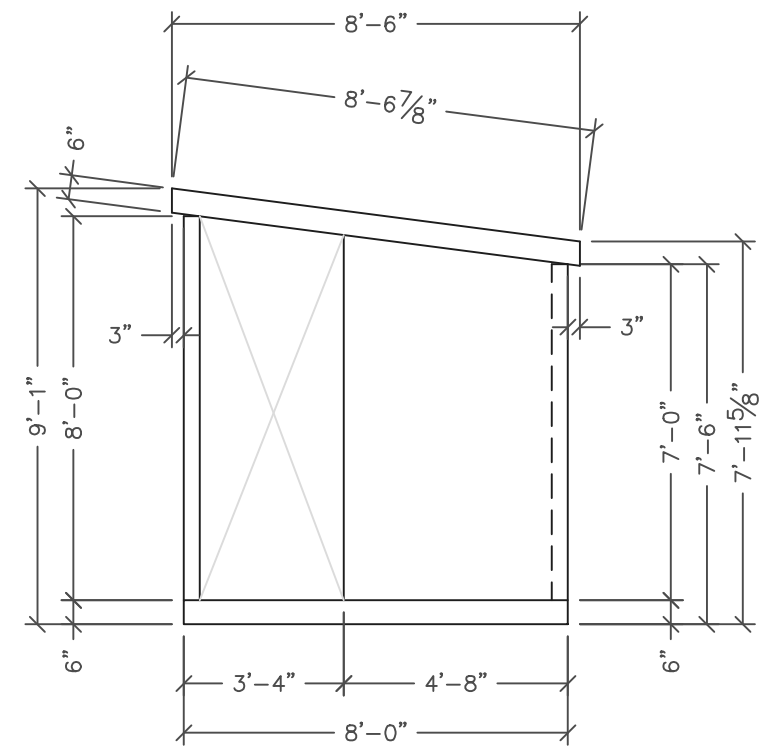

TOP VIEW

FRONT VIEW  
 1/4" = 1'-0"

SIDE VIEW

8' x 30' High School Dugout